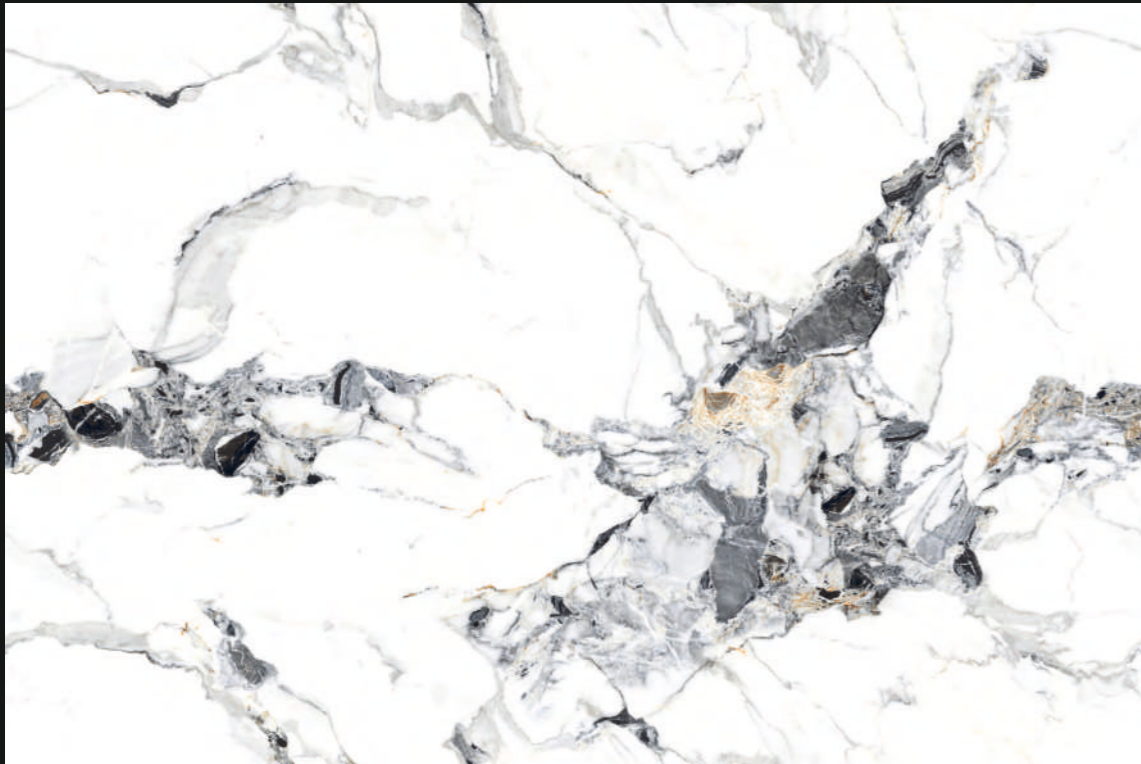

HARMONIOUS COLLECTION

LONIX[®] ARTISTIC MARMOREUS

ROYAL DIAMOND

FINISH : ENDLESS GLOSSY

SIZE : 800X1200MM

THICKNESS : 9MM

RANDOM : 4

**ROYAL
DIAMOND**