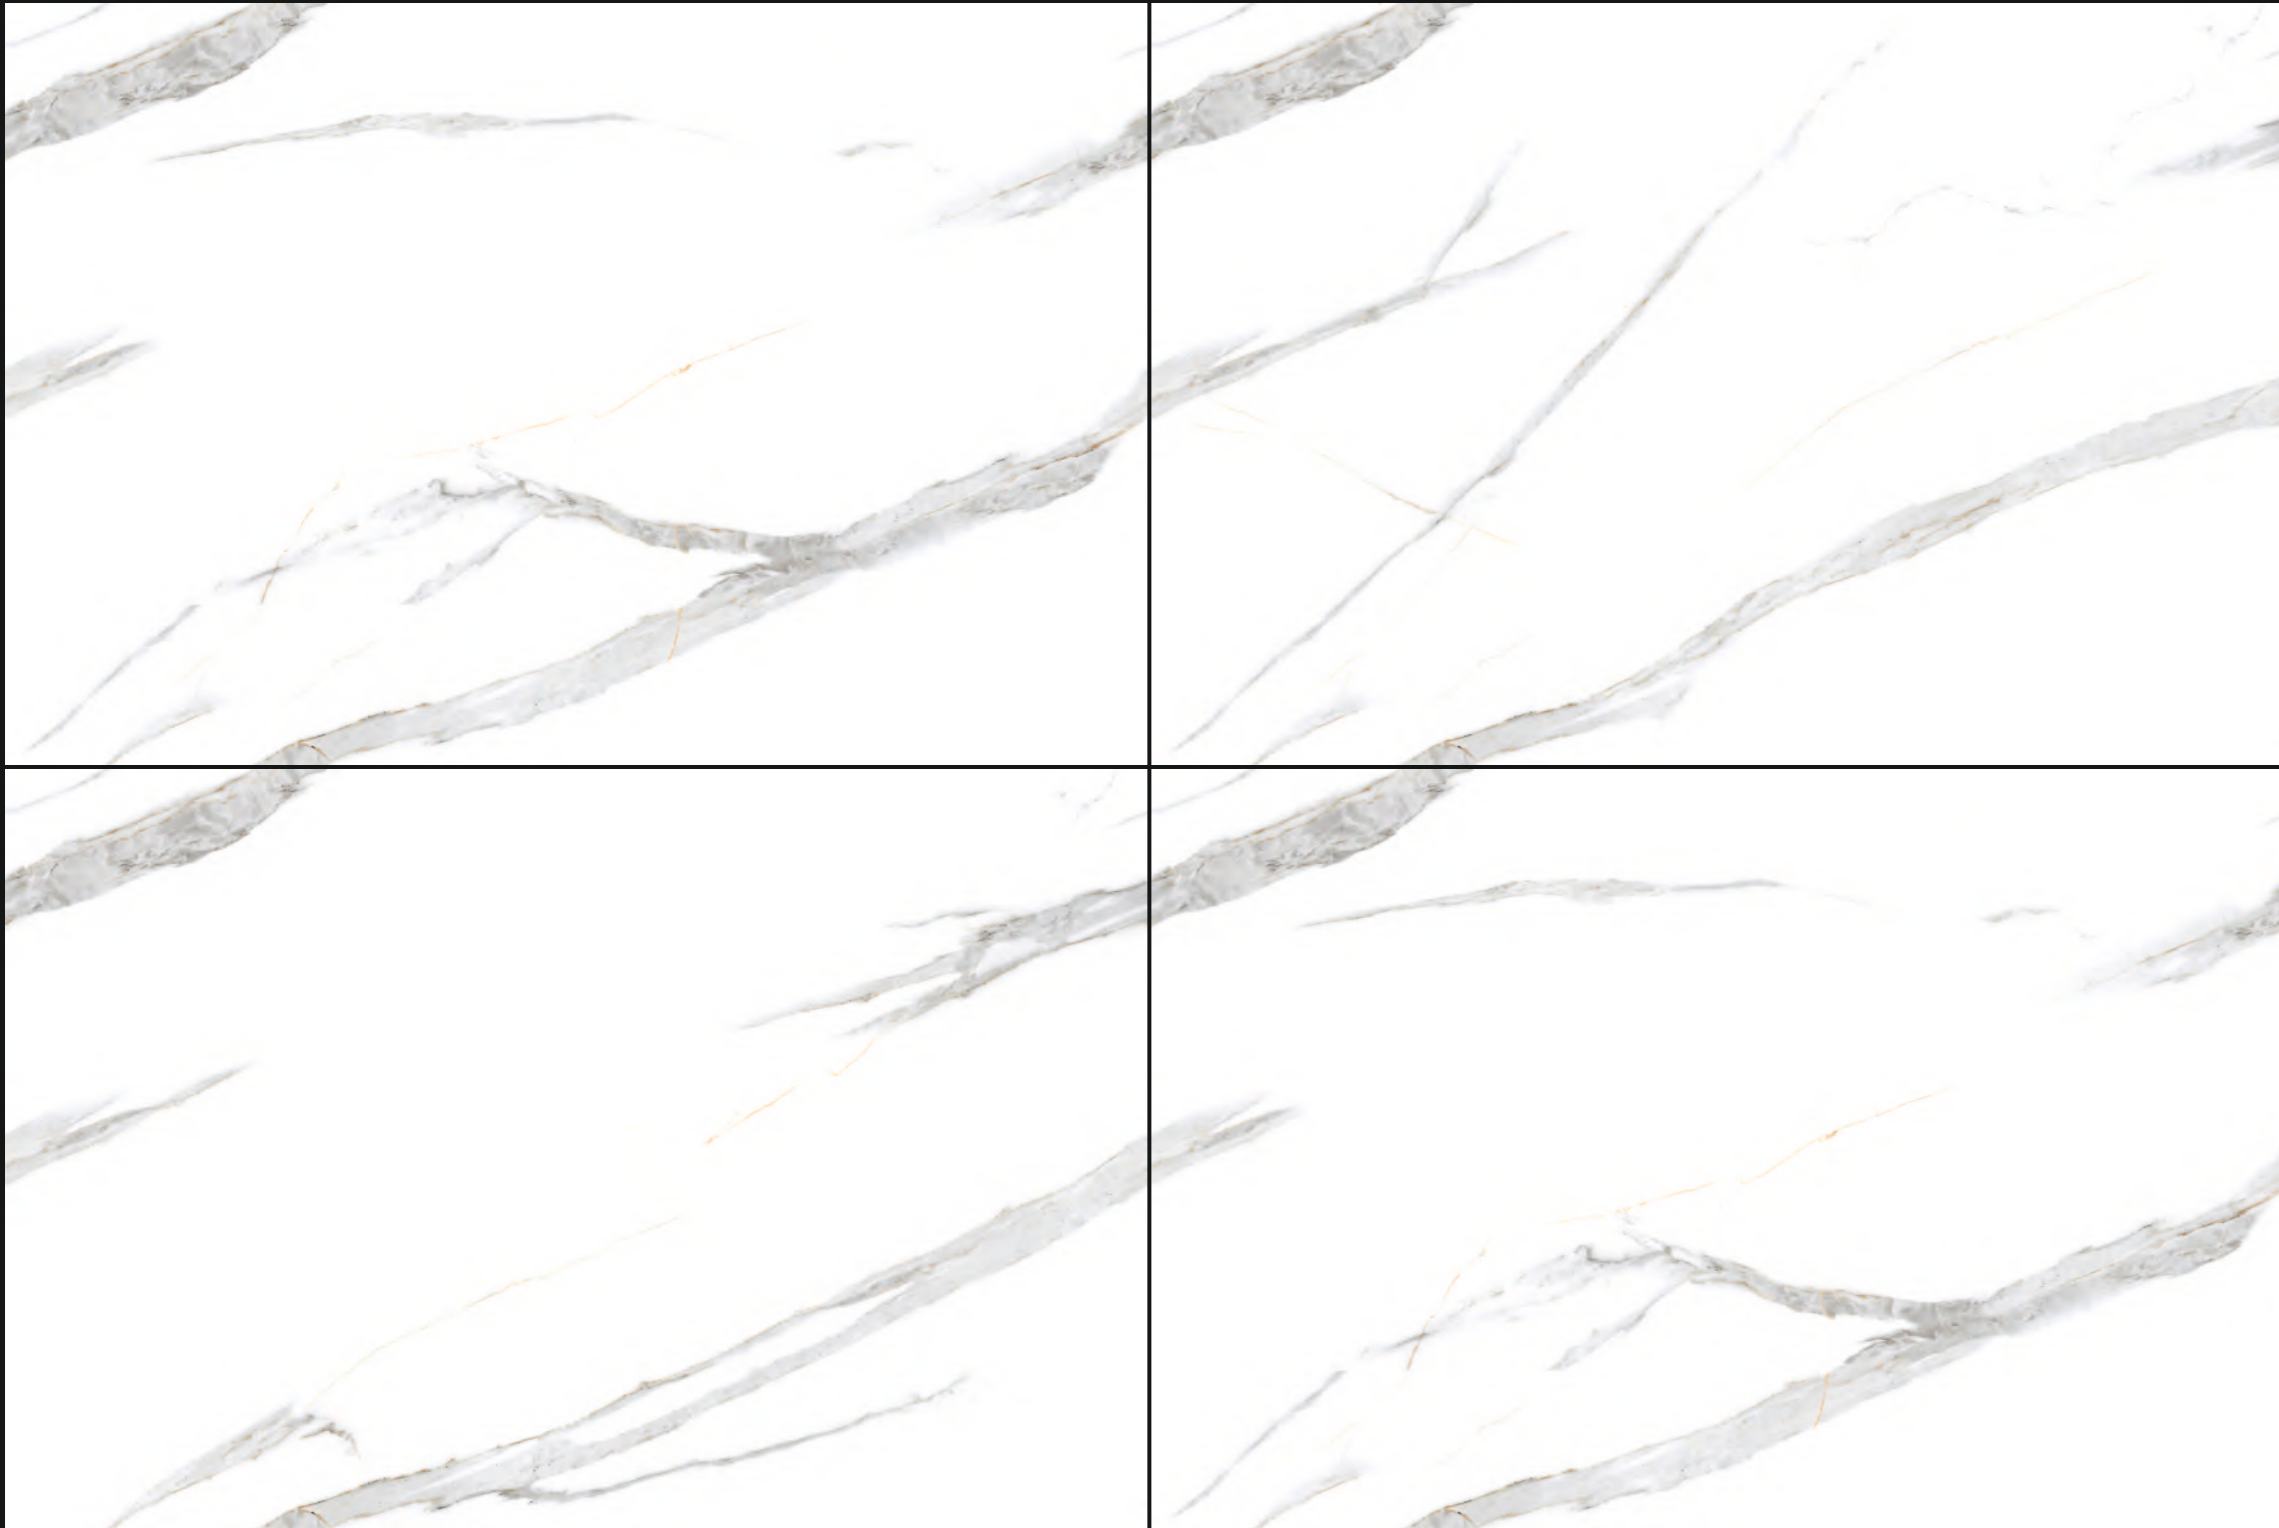

RANDOM
MATCH

STRAIGHT
MATCH

HARMONIOUS
COLLECTION

LONIX®
ARTISTIC MARMOREUS

CALACATTA IBIS

FINISH : ENDLESS GLOSSY

SIZE : 800X1200MM

THICKNESS : 9MM

RANDOM : 3