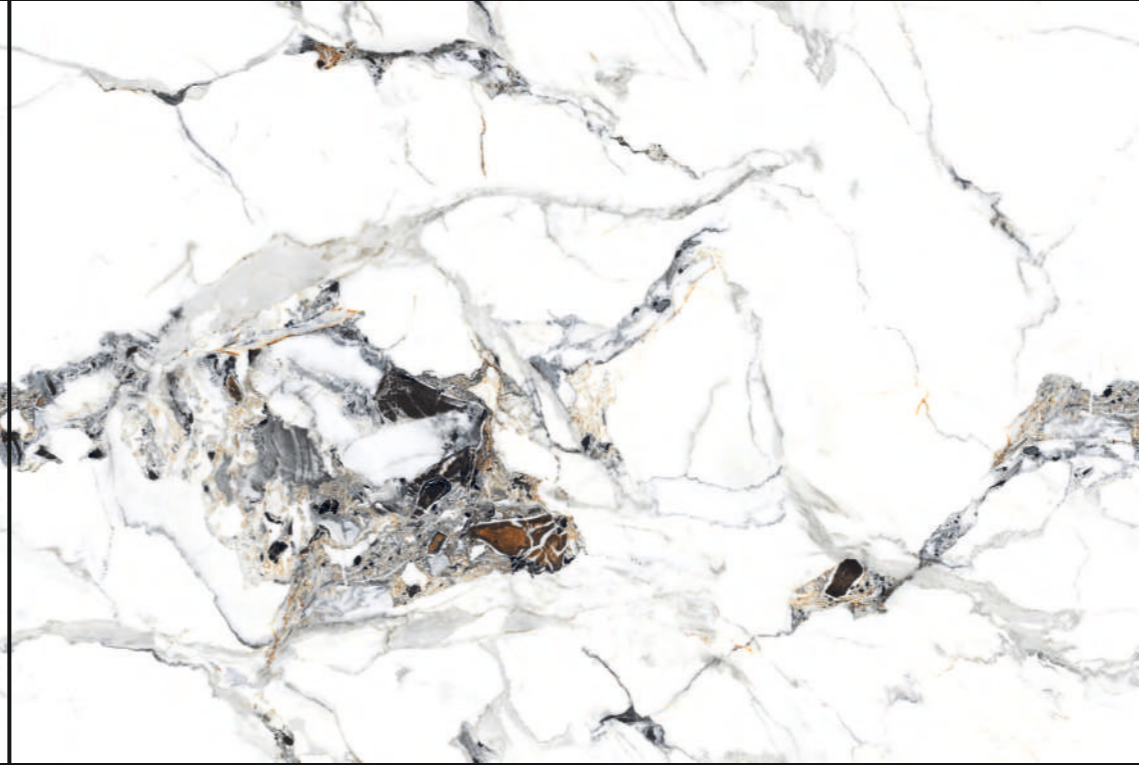

HARMONIOUS COLLECTION

LONIX[®] ARTISTIC MARMOREUS

ROYAL DIAMOND

FINISH : ENDLESS GLOSSY

SIZE : 800X1200MM

THICKNESS : 9MM

RANDOM : 4

**ROYAL
DIAMOND**