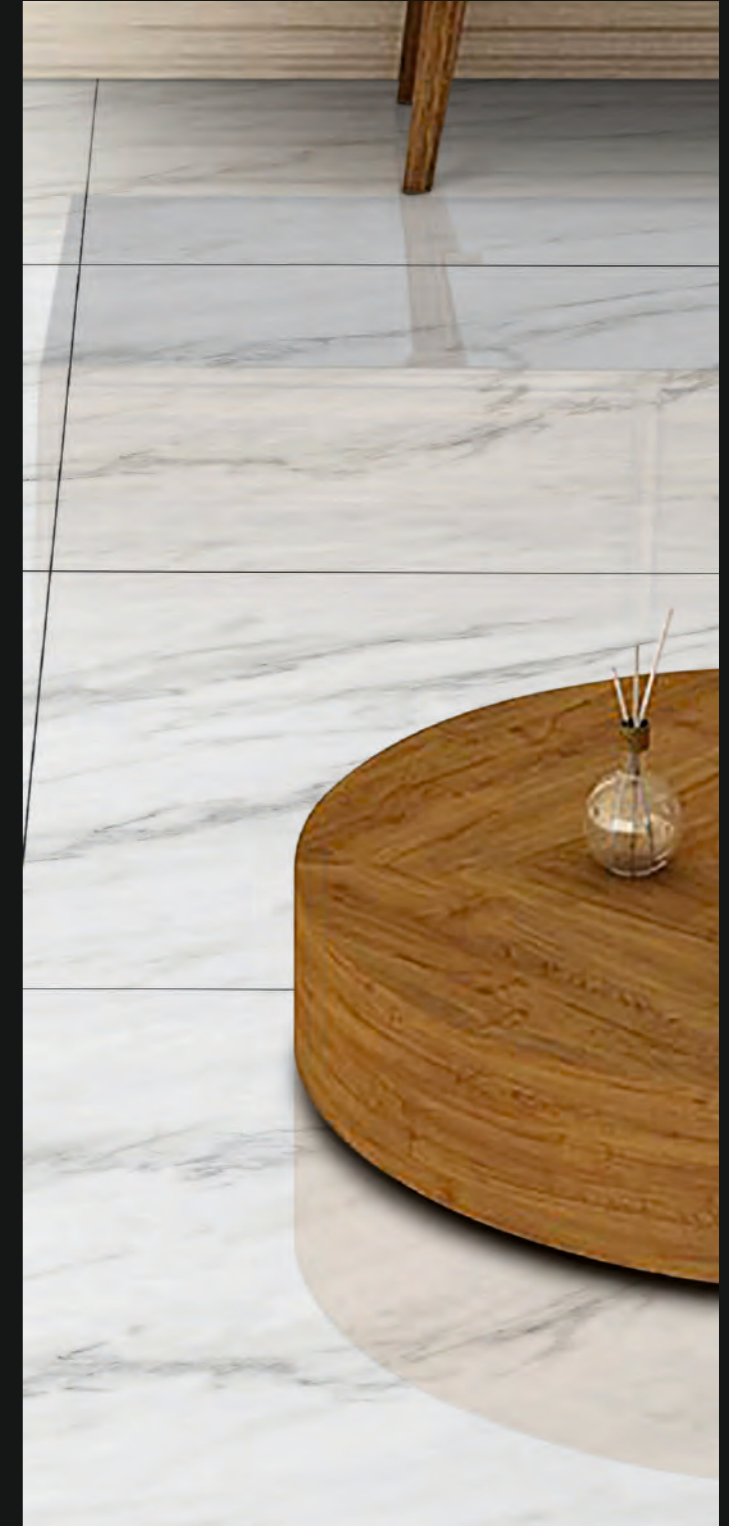

STRAIGHT MATCH

HARMONIOUS COLLECTION

LONIX[®]
ARTISTIC MARMOREUS

VIOLA
WHITE

FINISH : ENDLESS GLOSSY

SIZE : 800X1200MM

THICKNESS : 9MM

RANDOM : 3