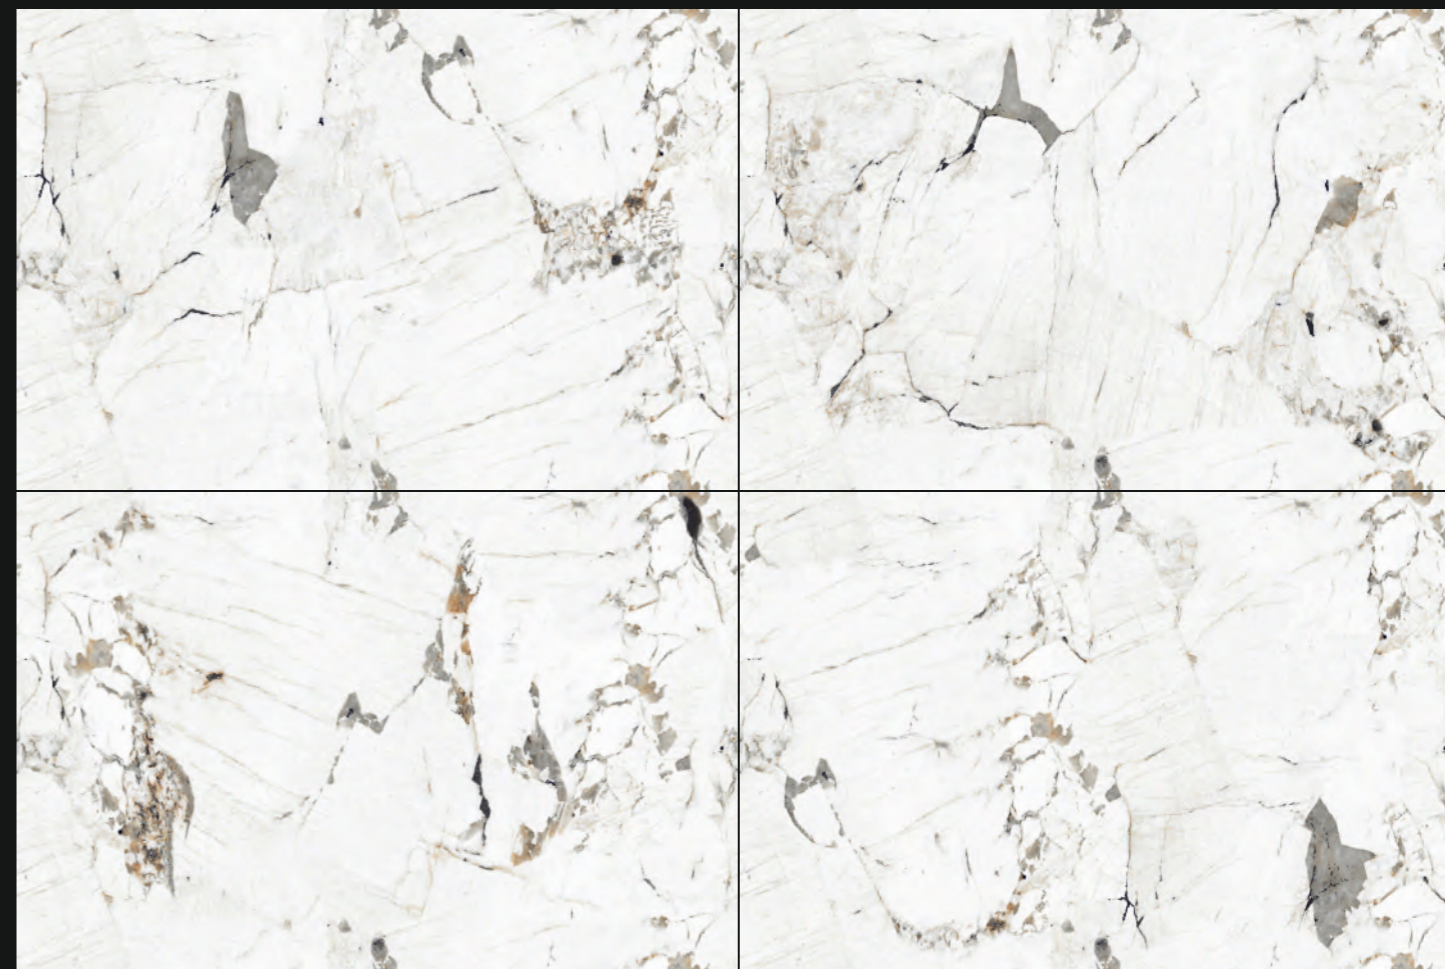

SILKY WHITE