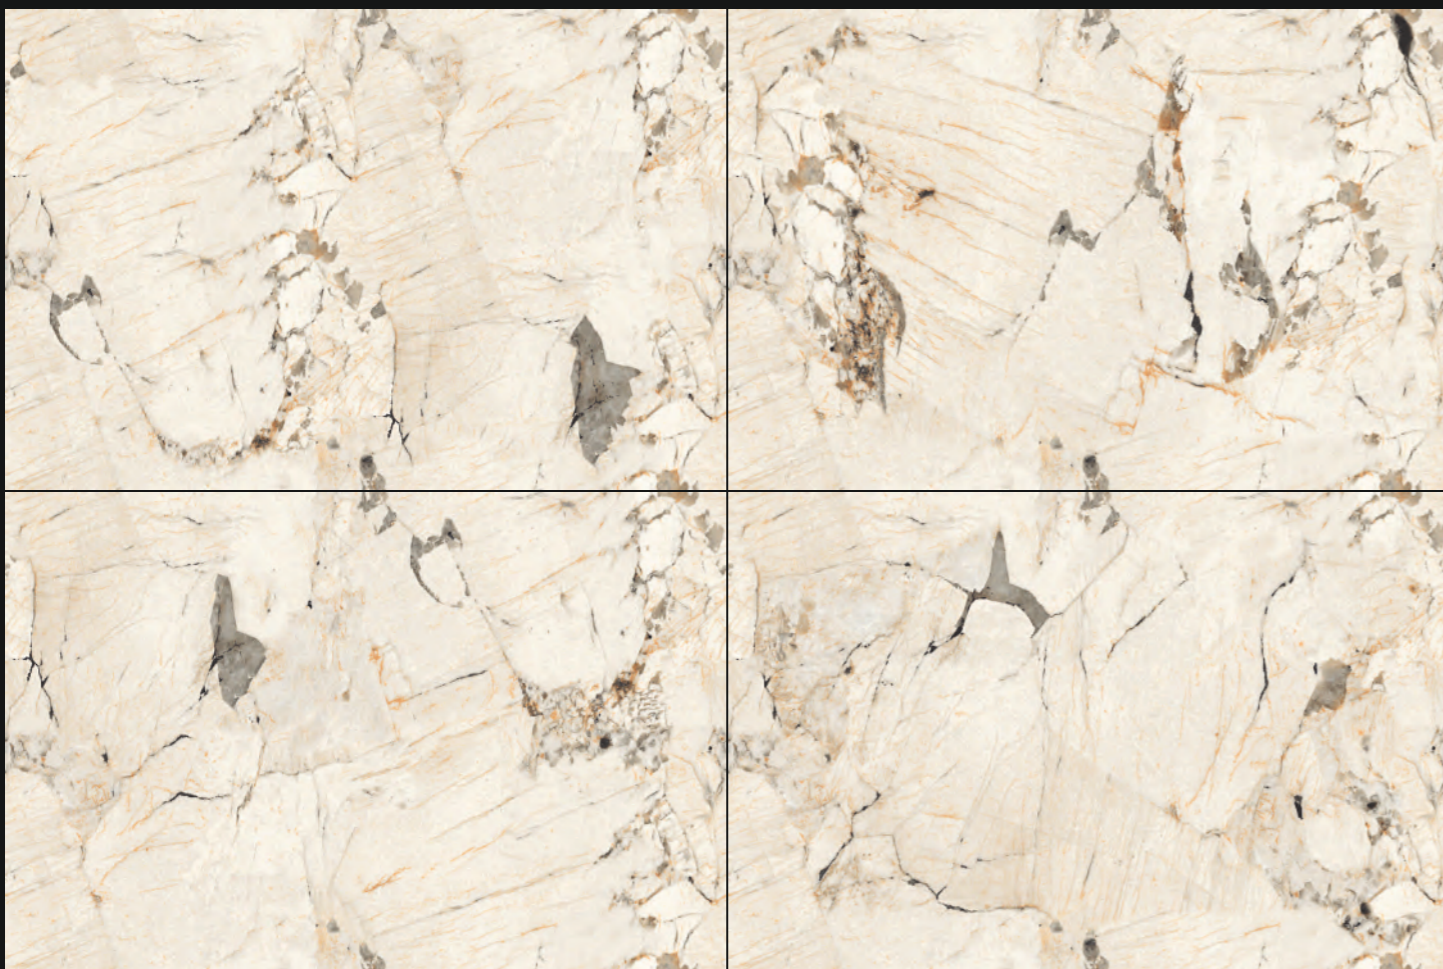

RANDOM MATCH

STRAIGHT MATCH

HARMONIOUS COLLECTION

LONIX® ARTISTIC MARMOREUS

SILKY SERIES

FINISH : ENDLESS GLOSSY

SIZE : 800X1200MM

THICKNESS : 9MM

RANDOM : 4

SILKY CREMA