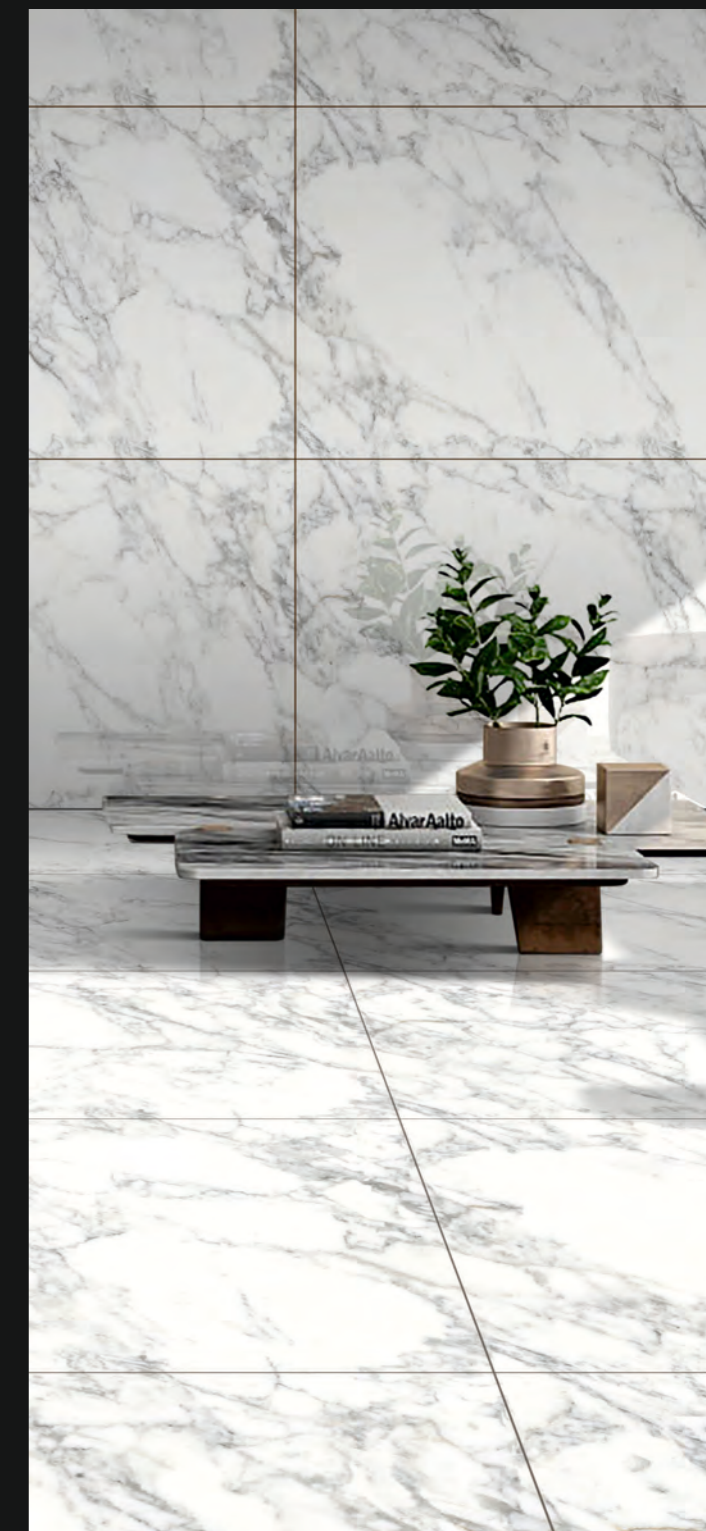

RANDOM MATCH

STRAIGHT MATCH

HARMONIOUS COLLECTION

LONIX® ARTISTIC MARMOREUS

ARBESCATO NATURAL

FINISH : ENDLESS GLOSSY

SIZE : 800X1200MM

THICKNESS : 9MM

RANDOM : 4