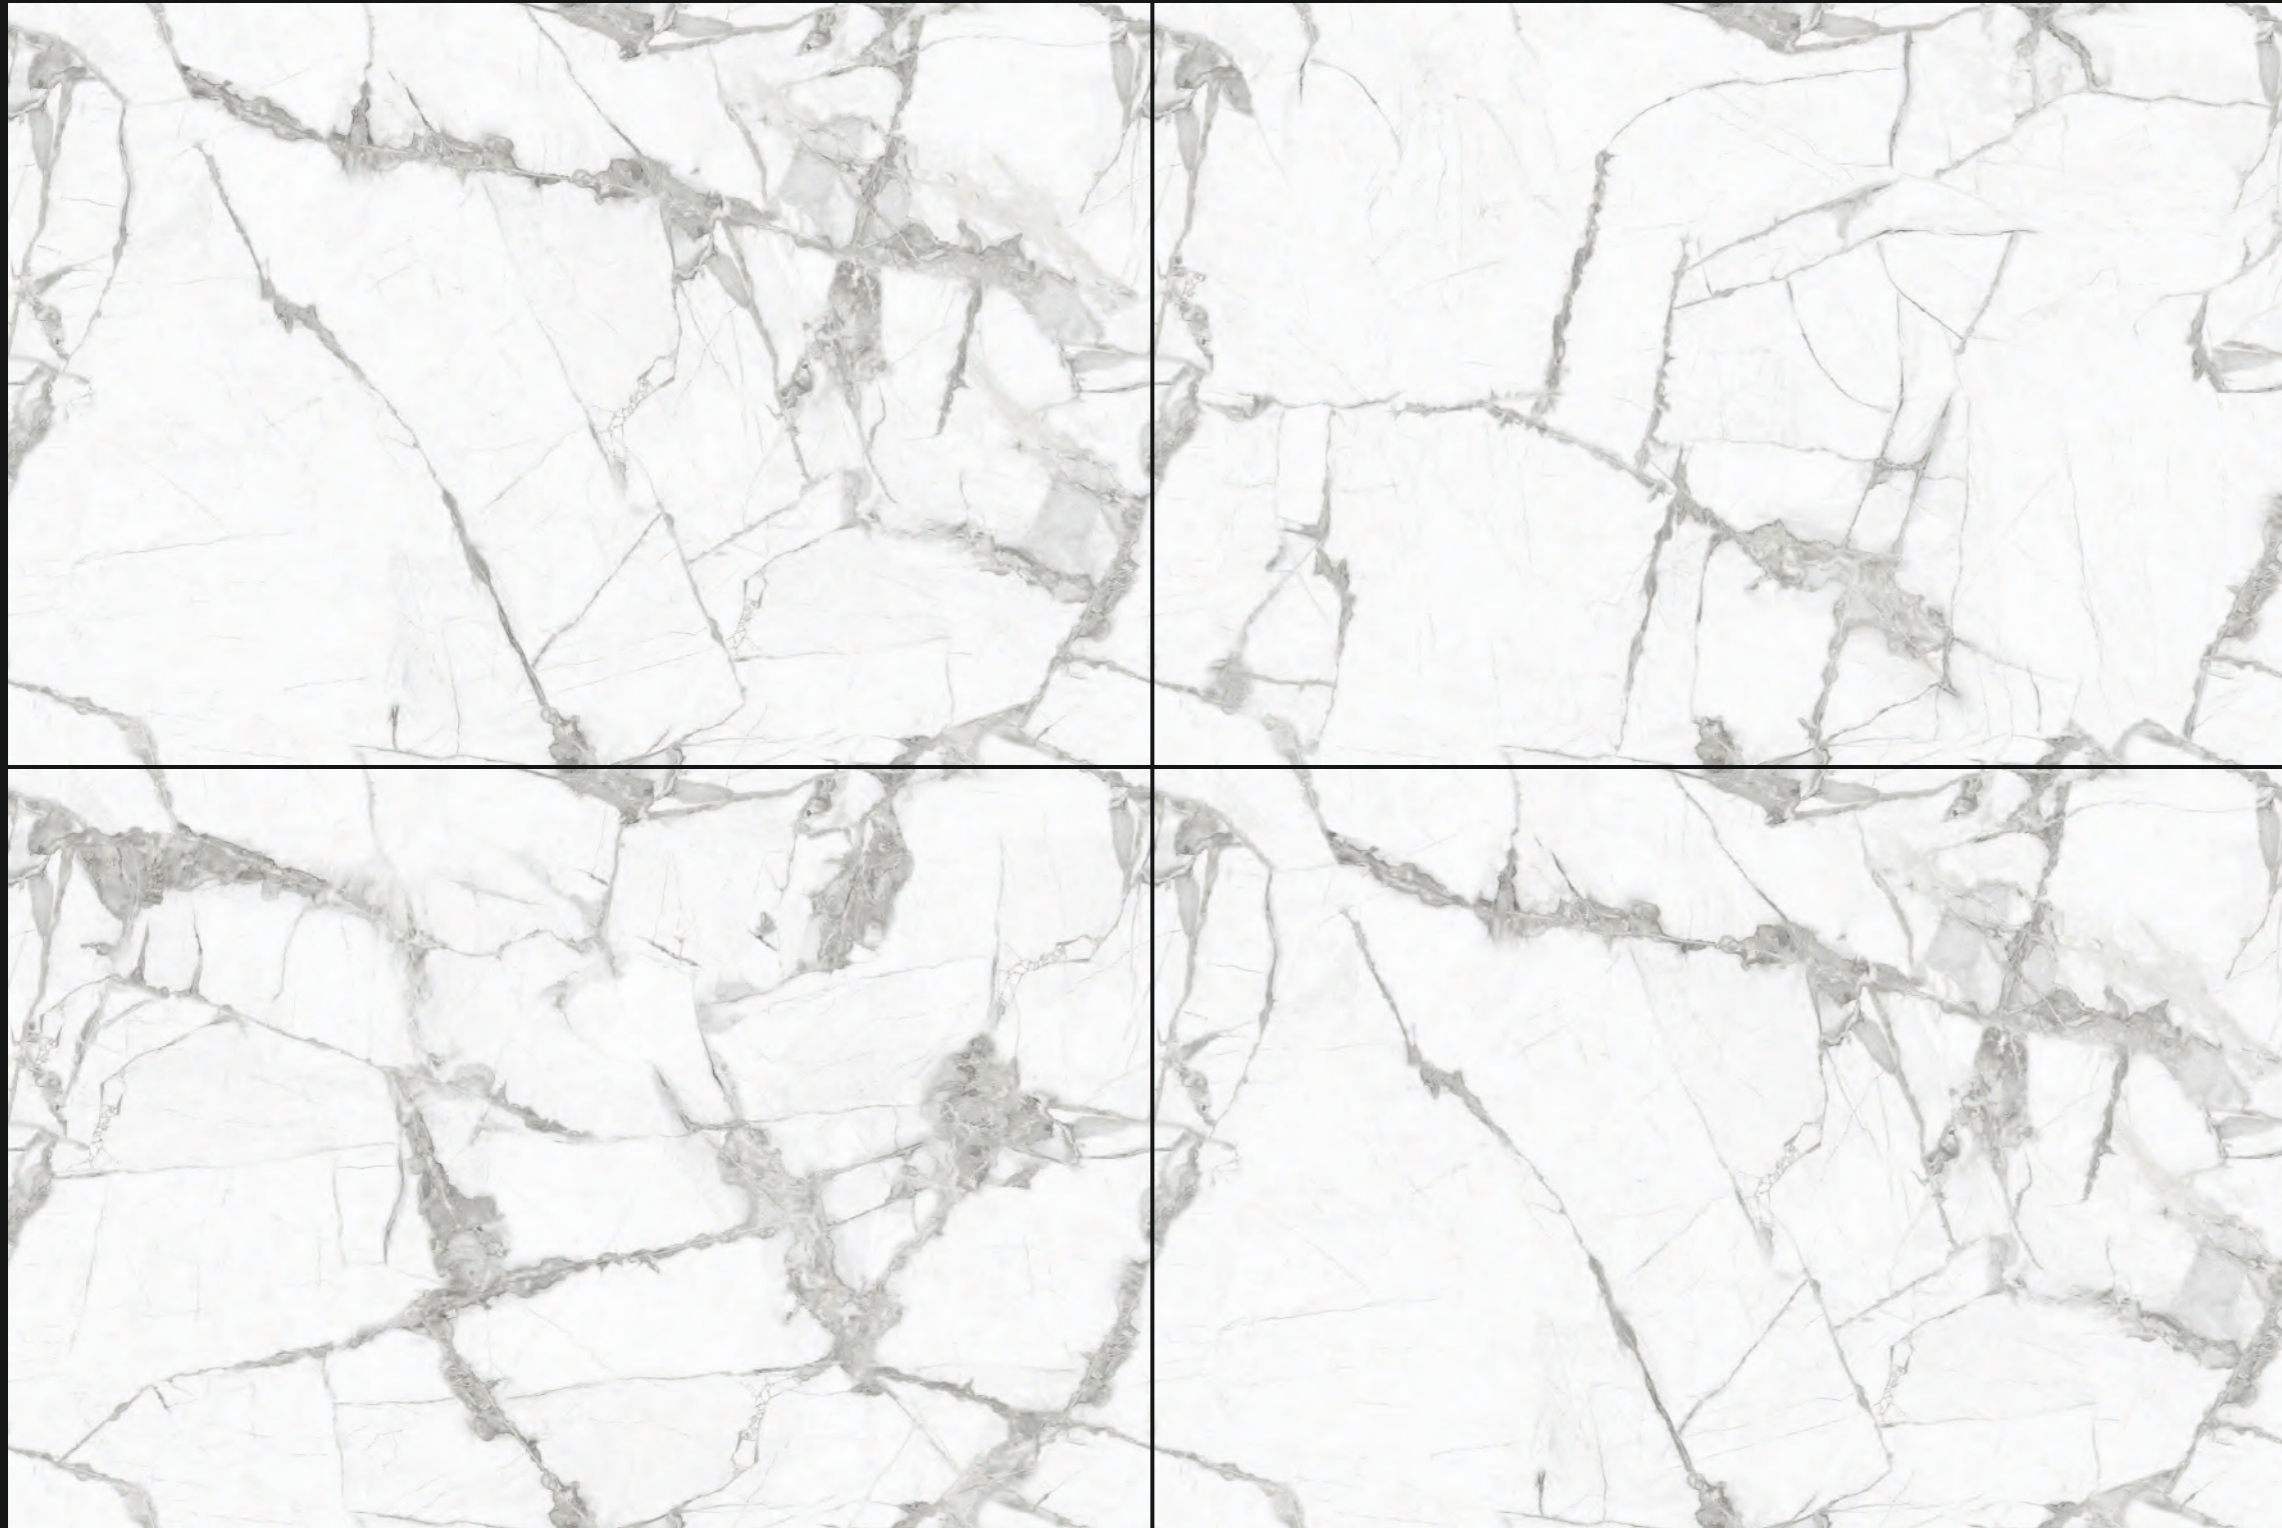

RANDOM MATCH

STRAIGHT MATCH

HARMONIOUS COLLECTION

LONIX® ARTISTIC MARMOREUS

CRAZZY WHITE

FINISH : ENDLESS GLOSSY

SIZE : 800X1200MM

THICKNESS : 9MM

RANDOM : 3