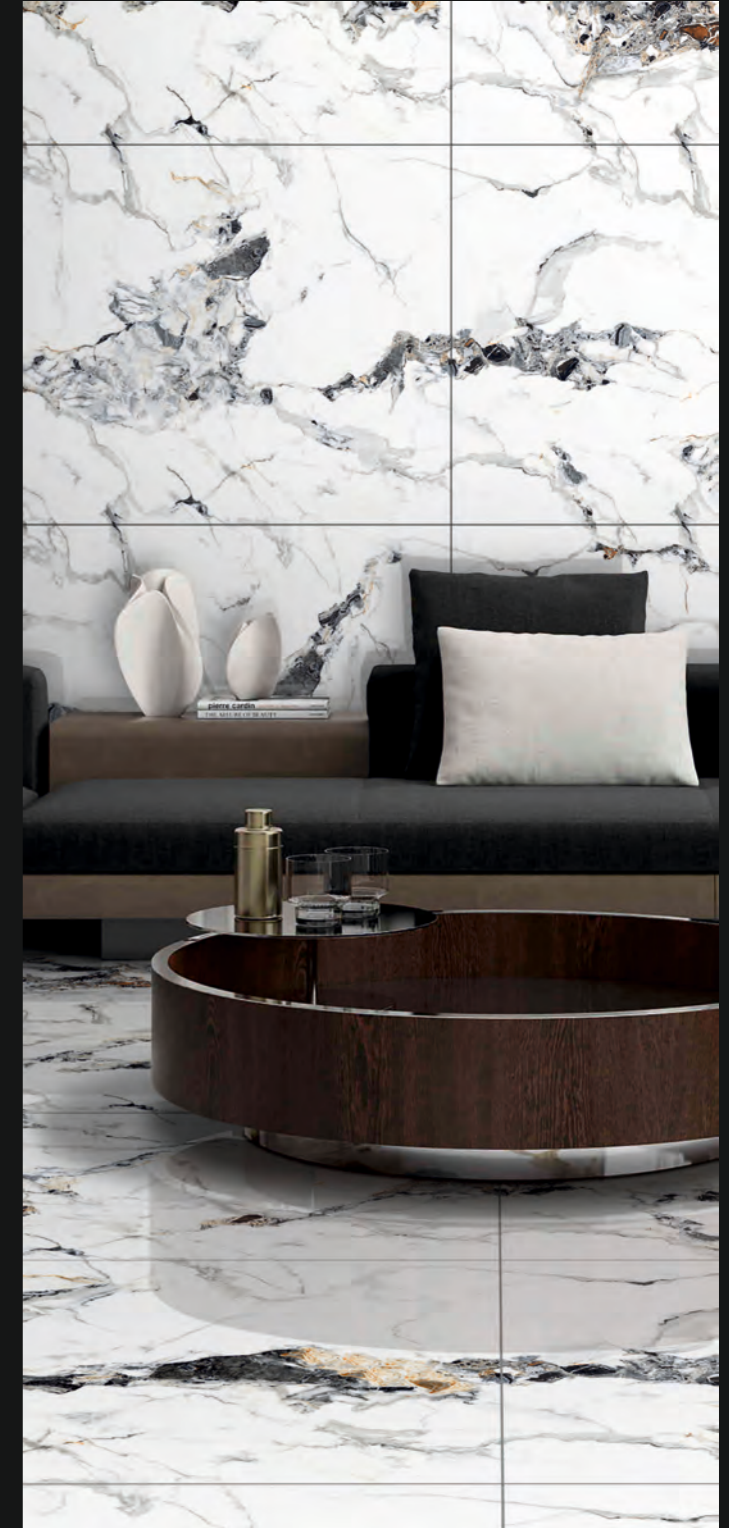

HARMONIOUS COLLECTION

LONIX[®] ARTISTIC MARMOREUS

ROYAL DIAMOND

FINISH : ENDLESS GLOSSY

SIZE : 800X1200MM

THICKNESS : 9MM

RANDOM : 4

**ROYAL
DIAMOND**