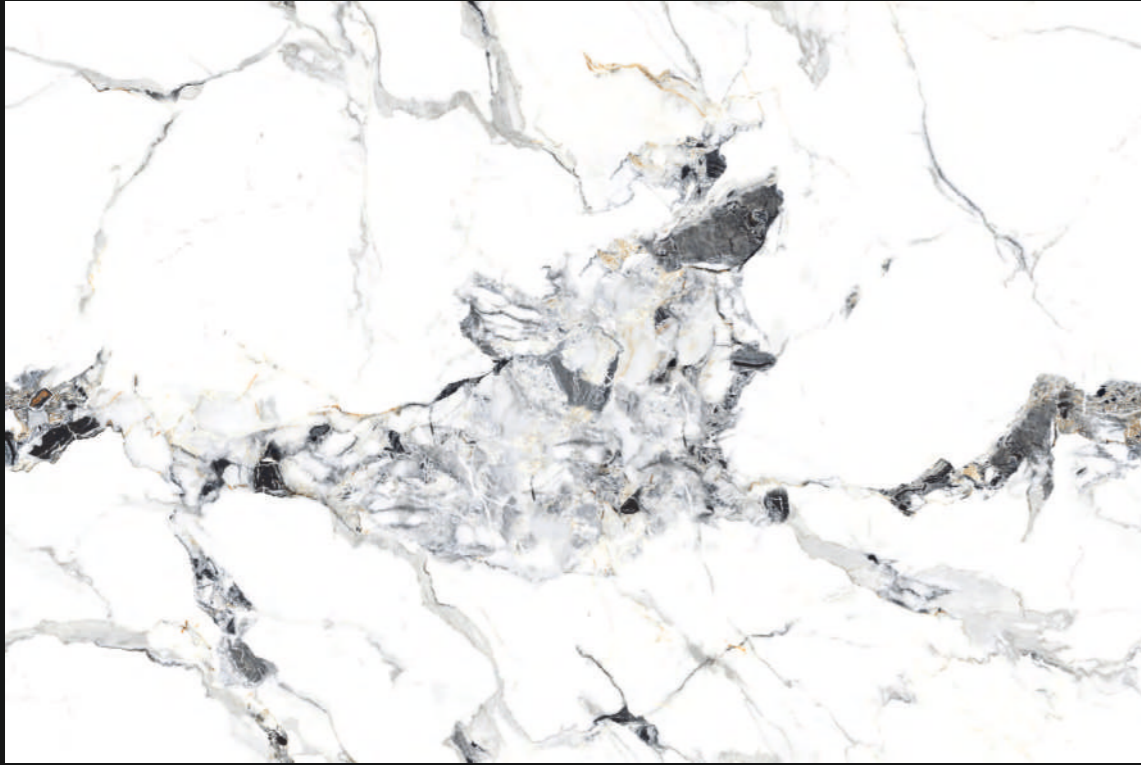

HARMONIOUS COLLECTION

LONIX[®] ARTISTIC MARMOREUS

ROYAL DIAMOND

FINISH : ENDLESS GLOSSY

SIZE : 800X1200MM

THICKNESS : 9MM

RANDOM : 4

**ROYAL
DIAMOND**