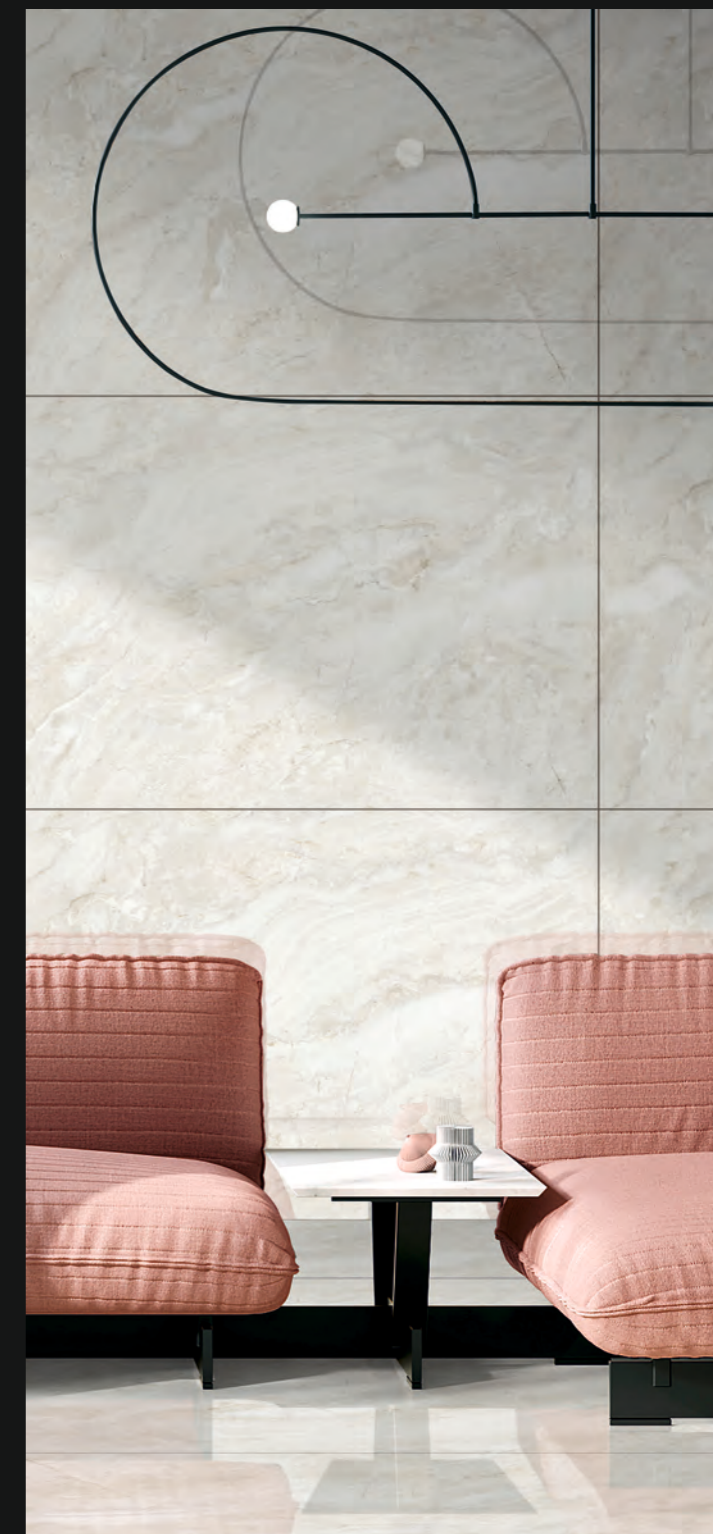

SIZE : 800X1200MM

THICKNESS : 9MM

RANDOM : 4

ICE
WHITE

RANDOM MATCH

STRAIGHT MATCH

HARMONIOUS COLLECTION

LONIX[®]
ARTISTIC MARMOREUS