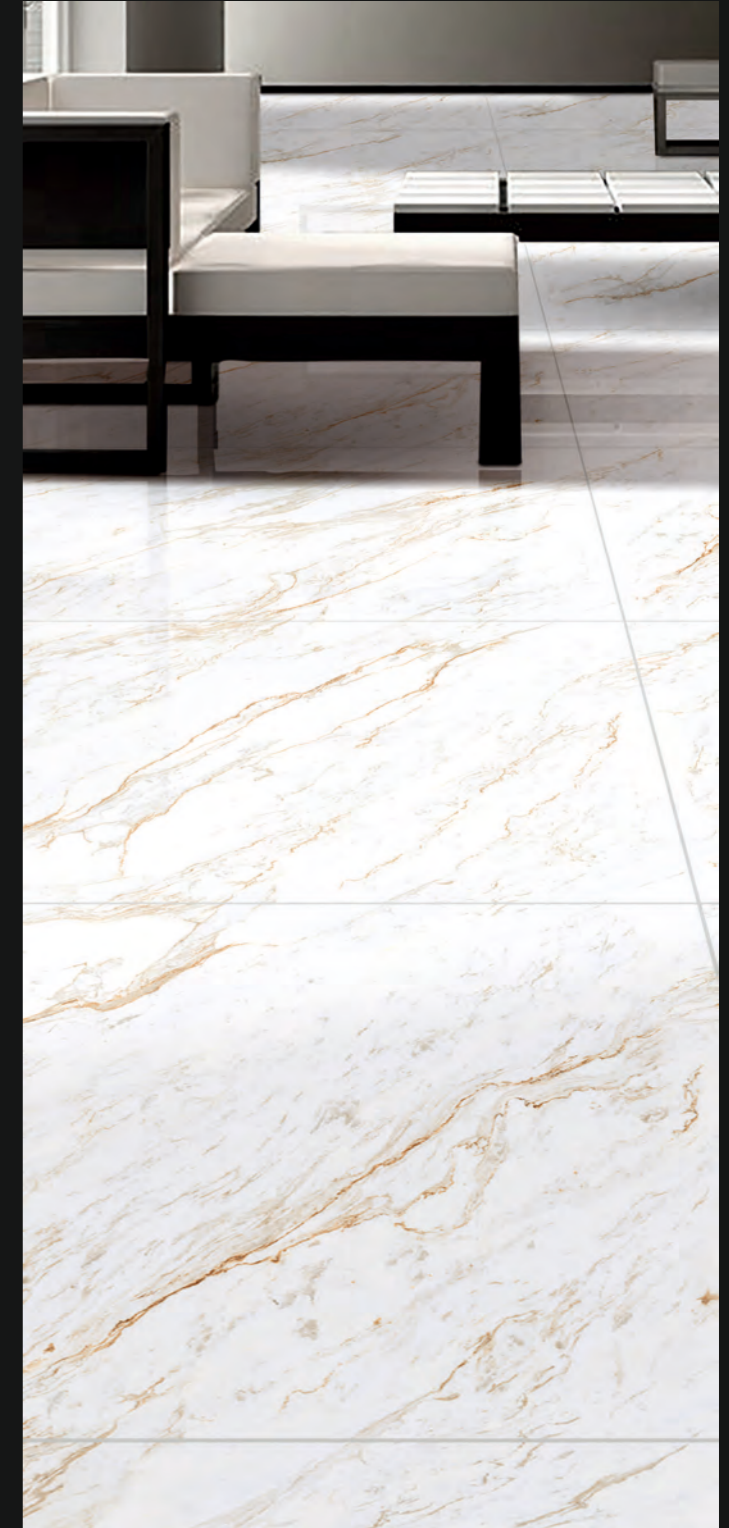

RANDOM MATCH

STRAIGHT MATCH

HARMONIOUS COLLECTION

LONIX®
ARTISTIC MARMOREUS

**ICELANF
GOLD**

FINISH : ENDLESS GLOSSY

SIZE : 800X1200MM

THICKNESS : 9MM

RANDOM : 3